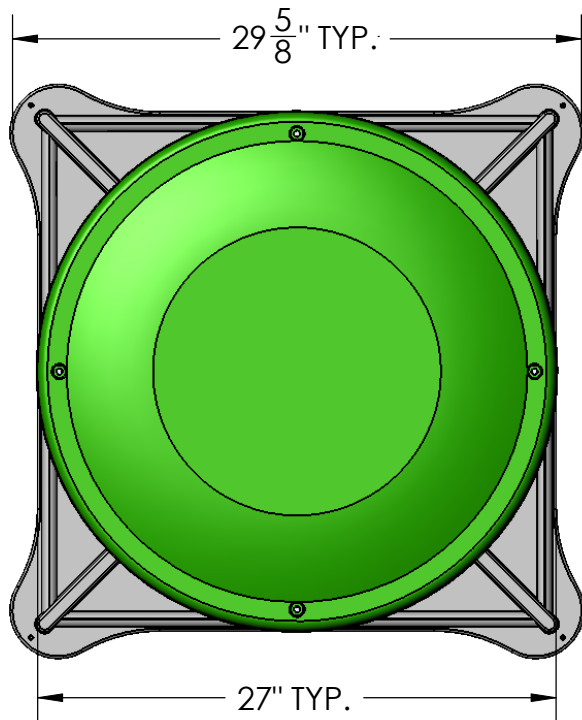

**Aero-Stream®  
Riser Kits  
1-877-254-7093**

SIDE VIEW

TOP VIEW

INSIDE DIAMETER - 24"  
OUTSIDE DIAMETER - 27 - 1/8"

ALL DIMENSIONS +/- 1/4"

AS-R07	7 1/2	9 3/4
AS-R10	10 5/8	12 7/8
AS-R13	13 3/4	16
AS-R20	20	22 1/4
AS-R26	26 1/4	28 1/2
AS-R38	38 3/4	41
AS-R51	51 1/4	53 1/2