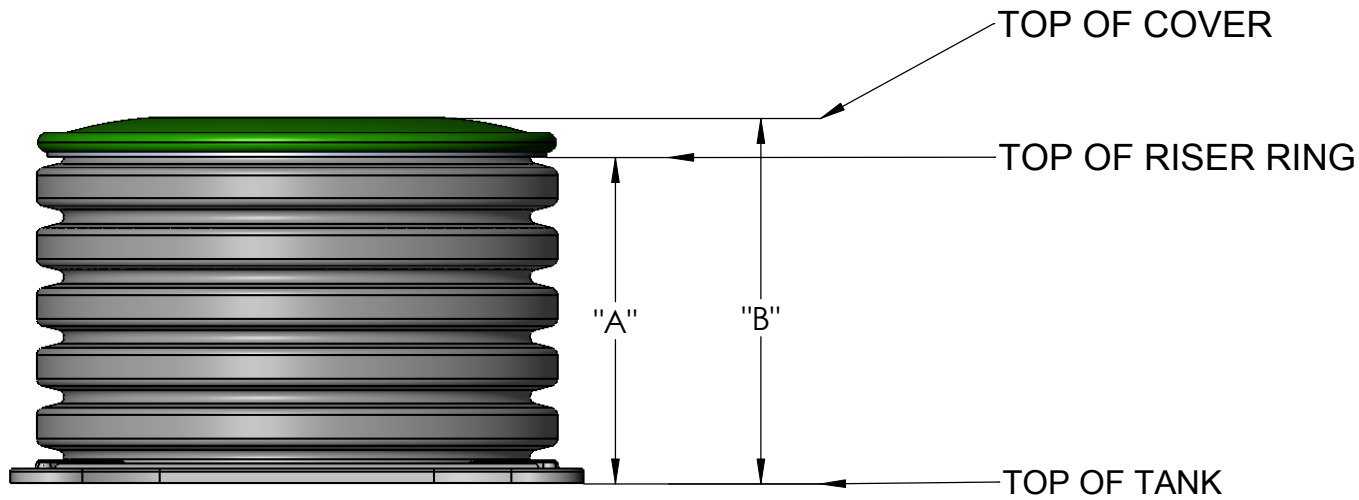

**Aero-Stream®  
Riser Kits  
1-877-254-7093**

SIDE VIEW

TOP VIEW

INSIDE DIAMETER - 24"  
OUTSIDE DIAMETER - 27 - 1/8"

ALL DIMENSIONS +/- 1/4"

AS-R07	7 1/2	9 3/4
AS-R10	10 5/8	12 7/8
AS-R13	13 3/4	16
AS-R20	20	22 1/4
AS-R26	26 1/4	28 1/2
AS-R38	38 3/4	41
AS-R51	51 1/4	53 1/2